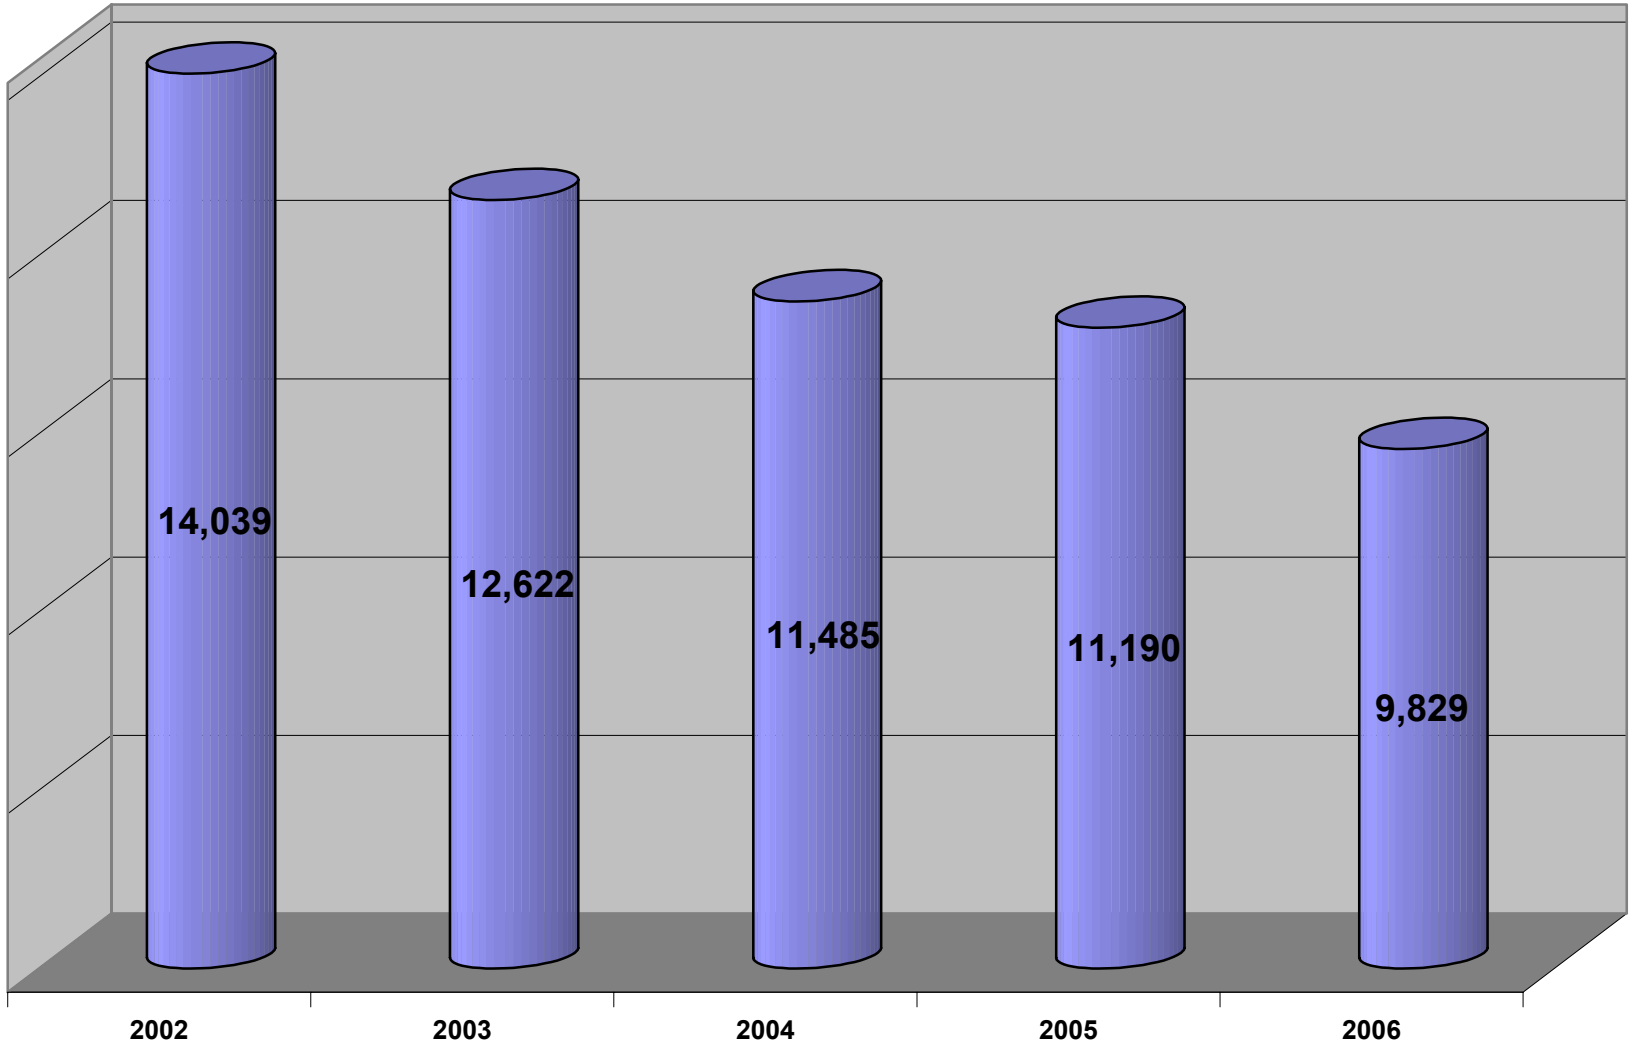

# Change in Part I Crime 2005-2006

*Providence, RI*

	2005	2006	Change
<b>Murder</b>	22	11	-50%
<b>Rape</b>	99	45	-55%
<b>Robbery</b>	433	393	-9%
<b>Aggravated Assault</b>	591	489	-17%
<b>Burglary</b>	1,878	1,790	-5%
<b>Motor Vehicle Theft</b>	2,359	1,788	-24%
<b>Larceny</b>	5,808	5,313	-9%
	<b>11,190</b>	<b>9,829</b>	<b>-12%</b>

## Total Part I Crimes

Providence Police Department